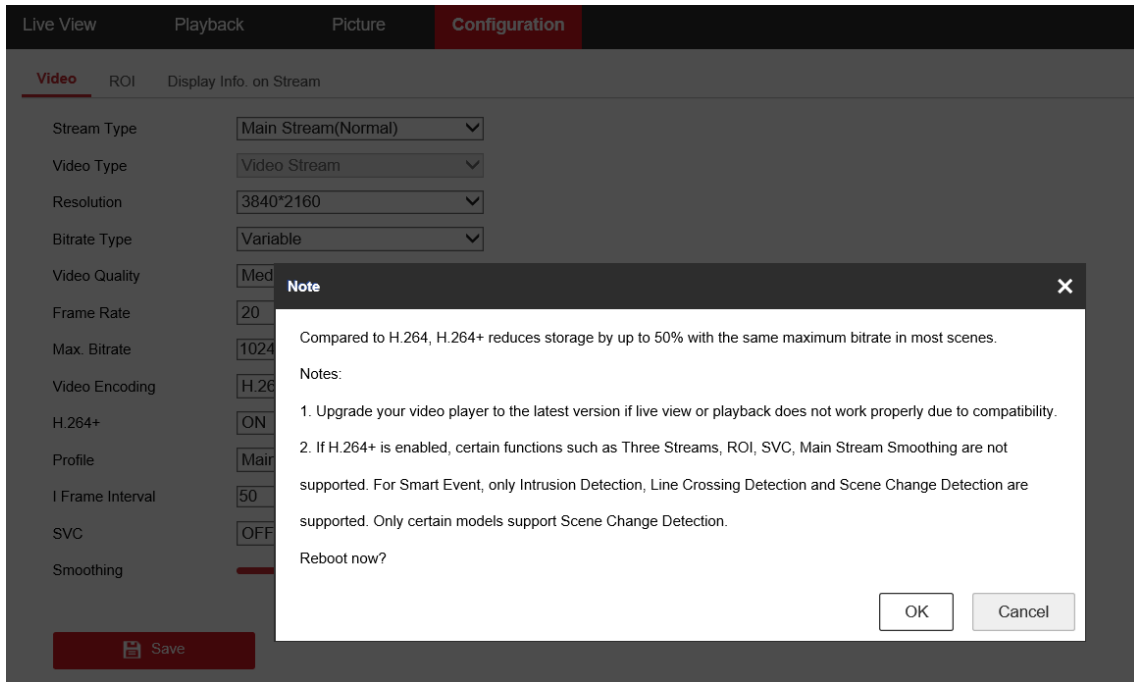

Compatibility Update

- **HIKCGI version: V2.0;**
- **ISAPI version: V2.4;**