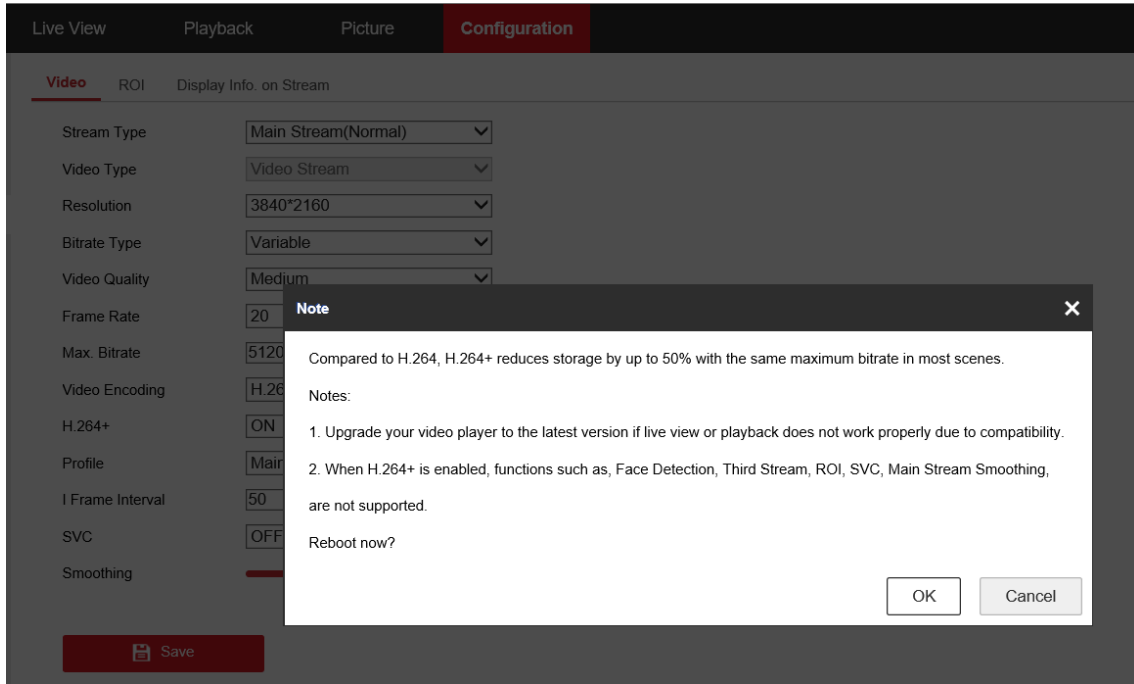

to:

Compatibility Update

- **HIKCGI version: V2.0;**
- **ISAPI version: V2.4;**